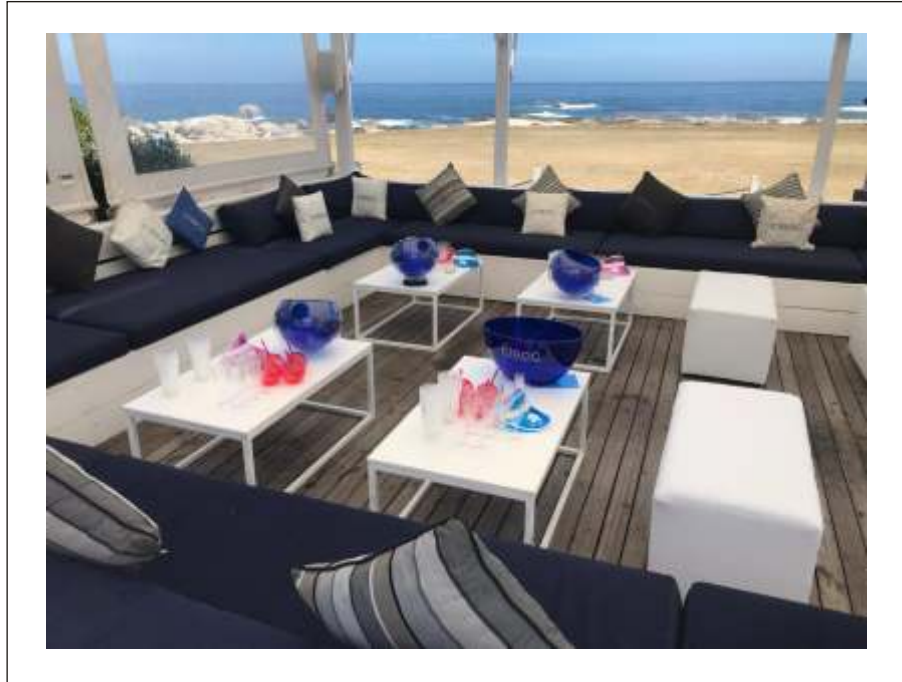

- ☎ +27 (0) 79 359 5583
- ☎ +27 (0)21 510 1043
- ✉ andrew@dimensionstents.com
- 🌐 www.dimensionsfurniturehire.co.za
- 🏠 19 Voortrekker Road, Salt River, 7925
- 📘 DimensionsEventSolutions
- 📷 dimensionseventsolutions